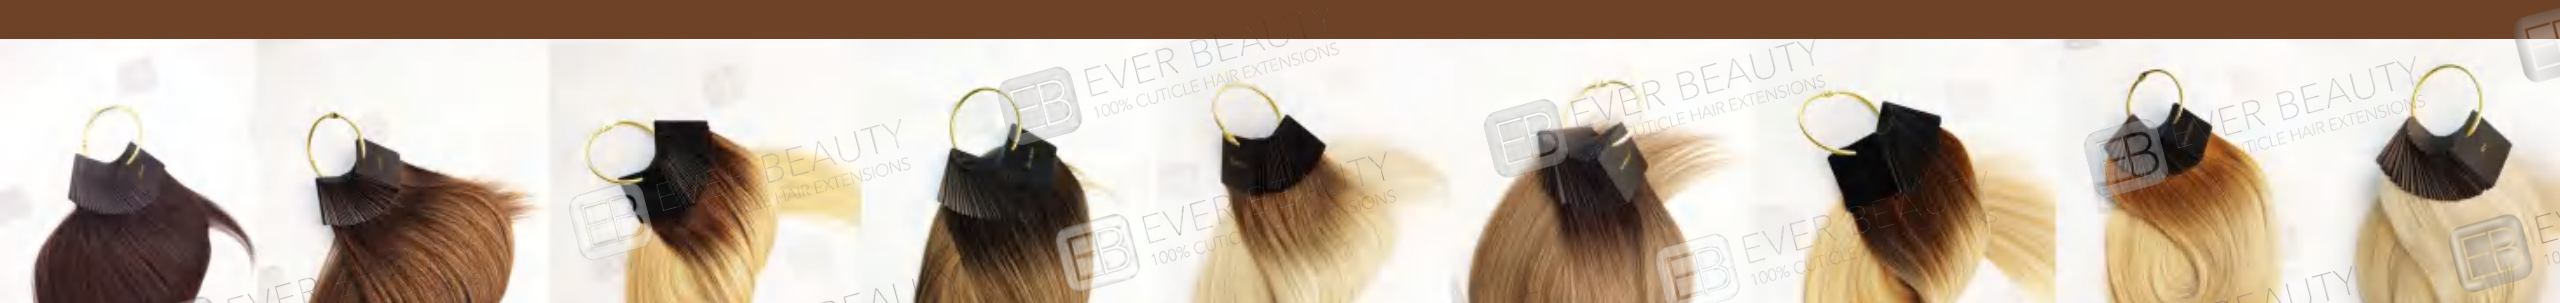

EVER BEAUTY
100% CUTICLE HAIR EXTENSIONS

COLOR SWATCH

First and Foremost

- All pictures are real shoot, copyright belongs to EVERBEAUTY CO, Ltd. please do not lift, thank you.
- The colors presented in this color swatch are a set of customized samples for one of our clients, which is the most popular on the market today, so the majority are mixed color.
- This color swatch is just for your reference. Probably there is a little difference to the real color ring because of display and the capture of pictures. In addition, color would be variable slightly from one monitor to another.

#1B/2

#1

EVER BEAUTY
100% CUTICLE HAIR EXTENSIONS

EB EVER BEAUTY
100% CUTICLE HAIR EXTENSIONS

EB EVER BEAUTY
100% CUTICLE HAIR EXTENSIONS

EB EVER BEAUTY
100% CUTICLE HAIR EXTENSIONS

EB EVER BEAUTY
100% CUTICLE HAIR EXTENSIONS